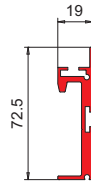

V-8000 €▶A.341

- Binario Independent
- Independent track profile
- Laufschiene Independent

Cod.	Fin. / Fin. / Oberf.
V-8000-1000 mm	IXE
V-8000-1400 mm	IXE

xfb-064